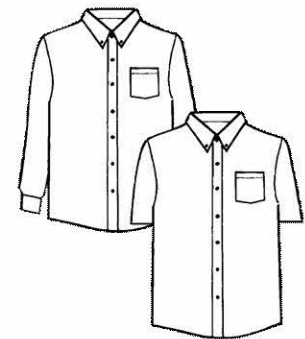

Navy Poly/Lycra 1/4 Zip Jacket

Style	Girl Fit Wicking Jacket	Unisex Wicking Jacket
Adult XS-XL	\$39.99	\$39.99

Logo included in price

Available in White, Navy and Light Blue

Short Sleeve Polos are Pique and Dri Fit

Mens Pants	Husky	Prep/Men's
7120	\$27.99	\$29.99

Boys/Mens	Khaki Only Cargo
7188	\$35.99

Men and Ladies Oxfords

Available in White or Light Blue

	Short Sleeve Oxford	Long Sleeve Oxford
Youth	\$20.99	\$22.99
Adult	\$26.99	\$30.99

Logo included in price

Men and Ladies Pinpoint Oxfords

Available in White

	Short Sleeve Oxford	Long Sleeve Oxford
Youth	\$26.99	\$29.99
Adult	\$30.99	\$34.99

Logo included in price

Buy Early and Save!

June is **FREE** embroidered school logo month.