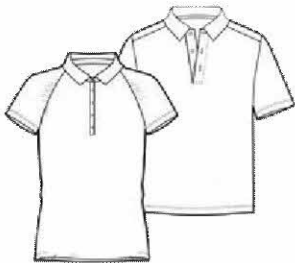

Bias Band Skirts	Plaid—Low Contour
00-27	\$43.99

Bias Band Skirts	Solid—Low Contour
00-27	\$38.99

Cotton Lycra Pants	Juniors	Jr 17-25
22155	\$39.99	\$44.99

Available in Navy, White & Light Blue

3/4 Sleeve Blouse	YS-YXL	Adult XS-XL
Regular	\$32.99	\$34.99

Navy Poly/Lycra 1/4 Zip Jacket

Style	Girl Fit Wicking Jacket	Unisex Wicking Jacket
Adult XS-XL	\$39.99	\$39.99

Logo included in price

Available in White, Navy and Light Blue

Short Sleeve Polos are Pique and Dri Fit

	Girl Fit Short Sleeve	Unisex Short Sleeve	Unisex Long Sleeve
Youth	\$20.99	\$20.99	\$22.99
Adult	\$24.99	\$24.99	\$27.99

Logo included in price

2016 School Uniform Catalog

Order on-line Lansing.EducationalOutfitters.com