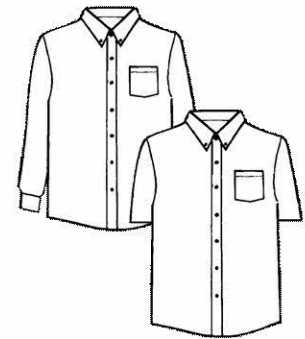

Navy Poly/Lycra 1/4 Zip Jacket

Style	Girl Fit Wicking Jacket	Unisex Wicking Jacket
Adult XS-XL	\$39.99	\$39.99

Logo included in price

Available in White, Navy and Light Blue

Short Sleeve Polos are Pique and Dri Fit

Mens Pants	Husky	Prep/Men's
7120	\$27.99	\$29.99

Boys/Mens	Khaki Only Cargo
7188	\$35.99

Men and Ladies Oxfords

Available in White or Light Blue

	Short Sleeve Oxford	Long Sleeve Oxford
Youth	\$20.99	\$22.99
Adult	\$26.99	\$30.99

Logo included in price

Men and Ladies Pinpoint Oxfords

Available in White

	Short Sleeve Oxford	Long Sleeve Oxford
Youth	\$26.99	\$29.99
Adult	\$30.99	\$34.99

Logo included in price

Buy Early and Save!

June is **FREE** embroidered school logo month.