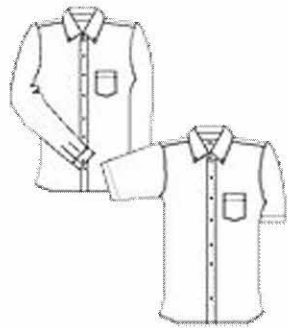

2016 School Uniform Catalog

Order on-line Lansing.EducationalOutfitters.com

Mens Pants	Husky	Prep/Men's
7120	$27.99	$29.99

Boys/Mens	Khaki Only Cargo
7188	$35.99