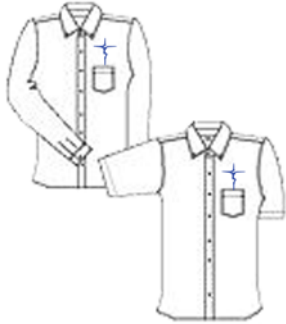

2020 School Uniform Catalog
Order on-line Lansing.EducationalOutfitters.com